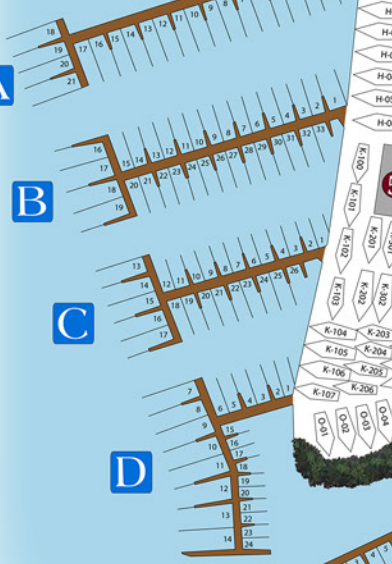

BERT JABIN YACHT YARD

Edgewood Road

← From Bay Ridge Rd.

A

B

C

D

E

F

G

H

AGFR Work Tent

AGFR Office