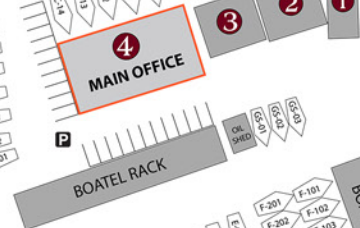

BERT JABIN YACHT YARD

Edgewood Road

← From Bay Ridge Rd.

A

B

C

D

E

F

G

H

AGFR Work Tent

AGFR Office