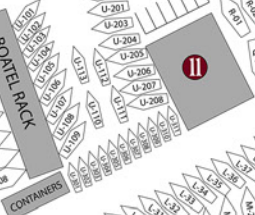

BERT JABIN YACHT YARD

Edgewood Road

← From Bay Ridge Rd.

A

B

C

D

E

F

G

H

AGFR Work Tent

AGFR Office