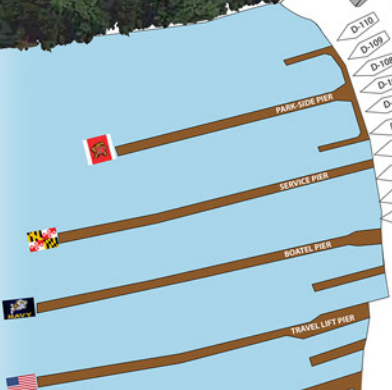

BERT JABIN YACHT YARD

Edgewood Road

← From Bay Ridge Rd.

A

B

C

D

E

F

G

H

AGFR Work Tent

AGFR Office