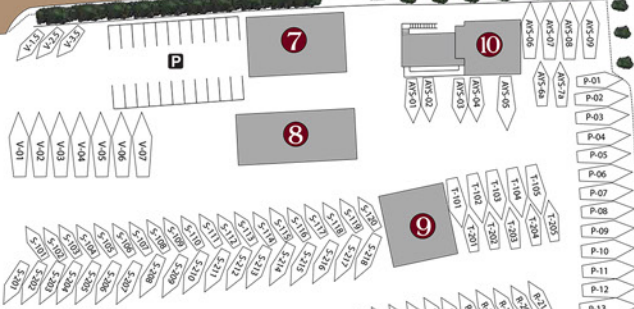

BERT JABIN YACHT YARD

Edgewood Road

← From Bay Ridge Rd.

A

B

C

D

E

F

G

H

AGFR Work Tent

AGFR Office