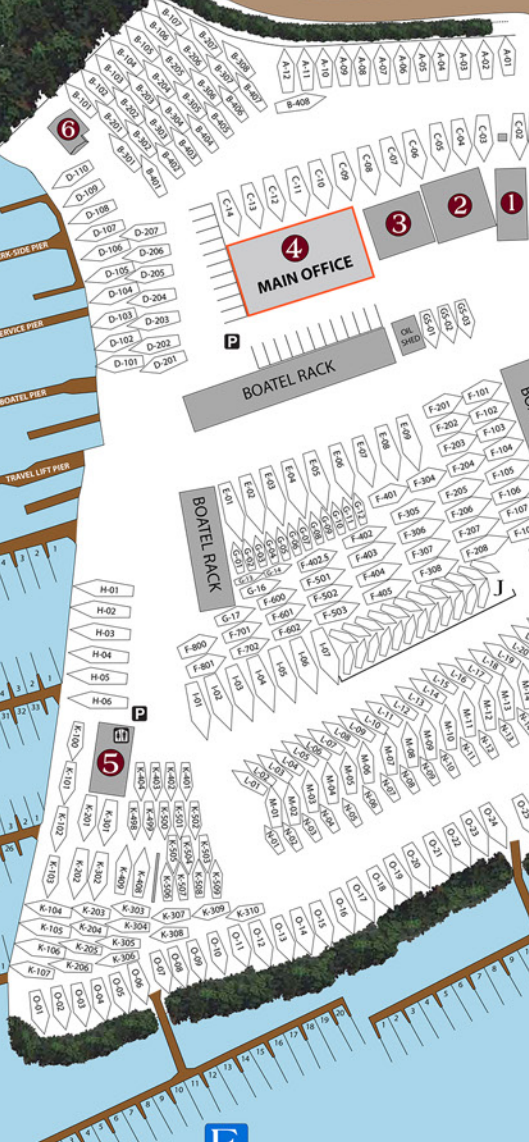

BERT JABIN YACHT YARD

Edgewood Road

← From Bay Ridge Rd.

A

B

C

D

E

F

G

H

AGFR Work Tent

AGFR Office